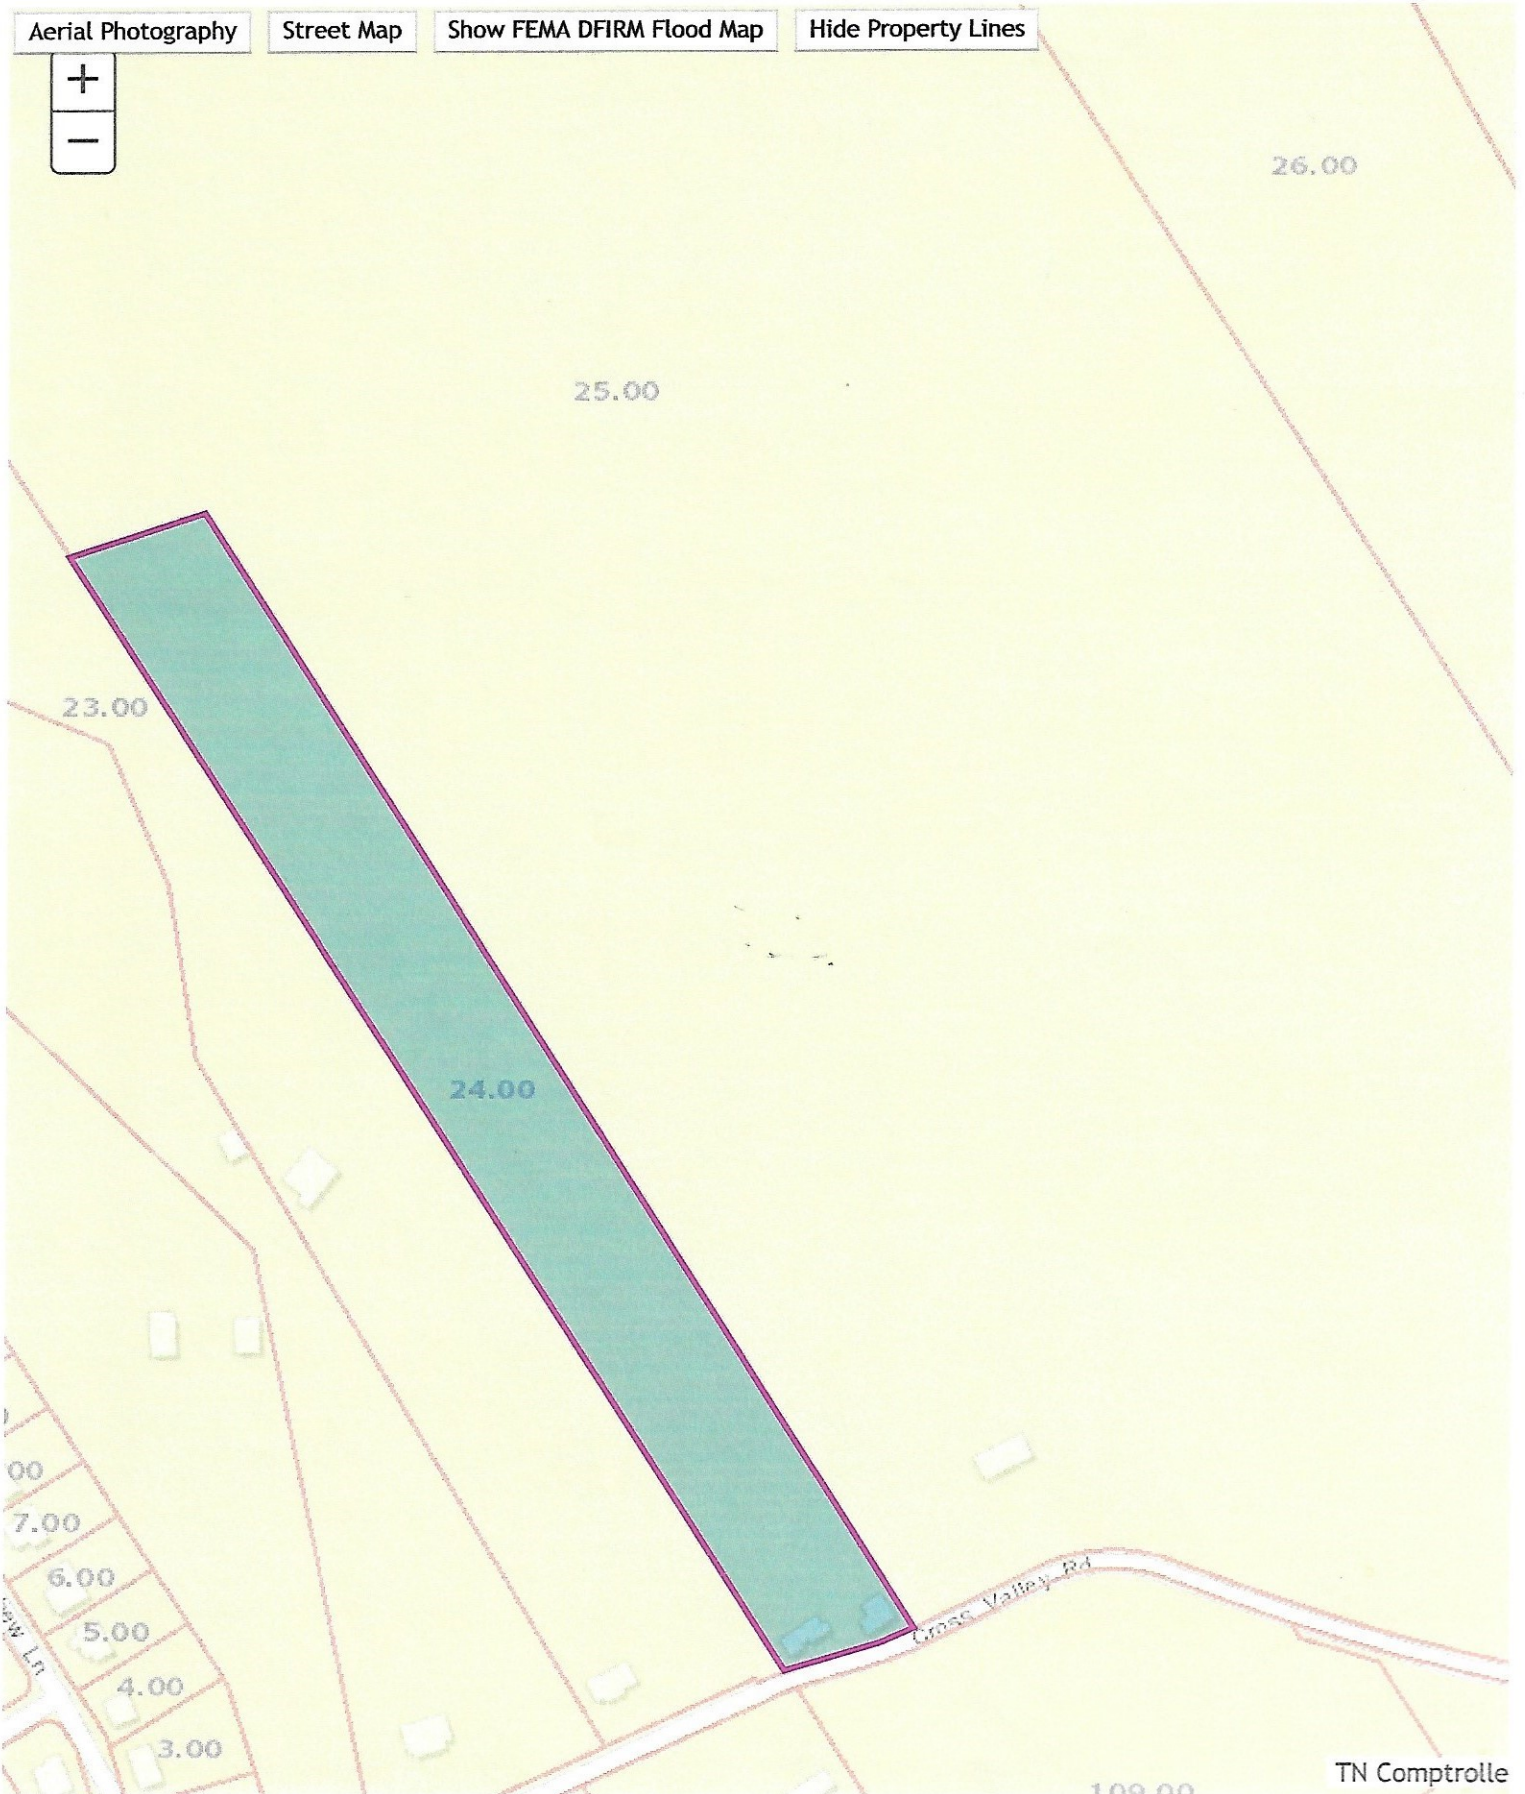

Aerial Photography    Street Map    Show FEMA DFIRM Flood Map    Hide Property Lines

TN Comptrolle

1013 Cross Valley Rd LaFayette, TN